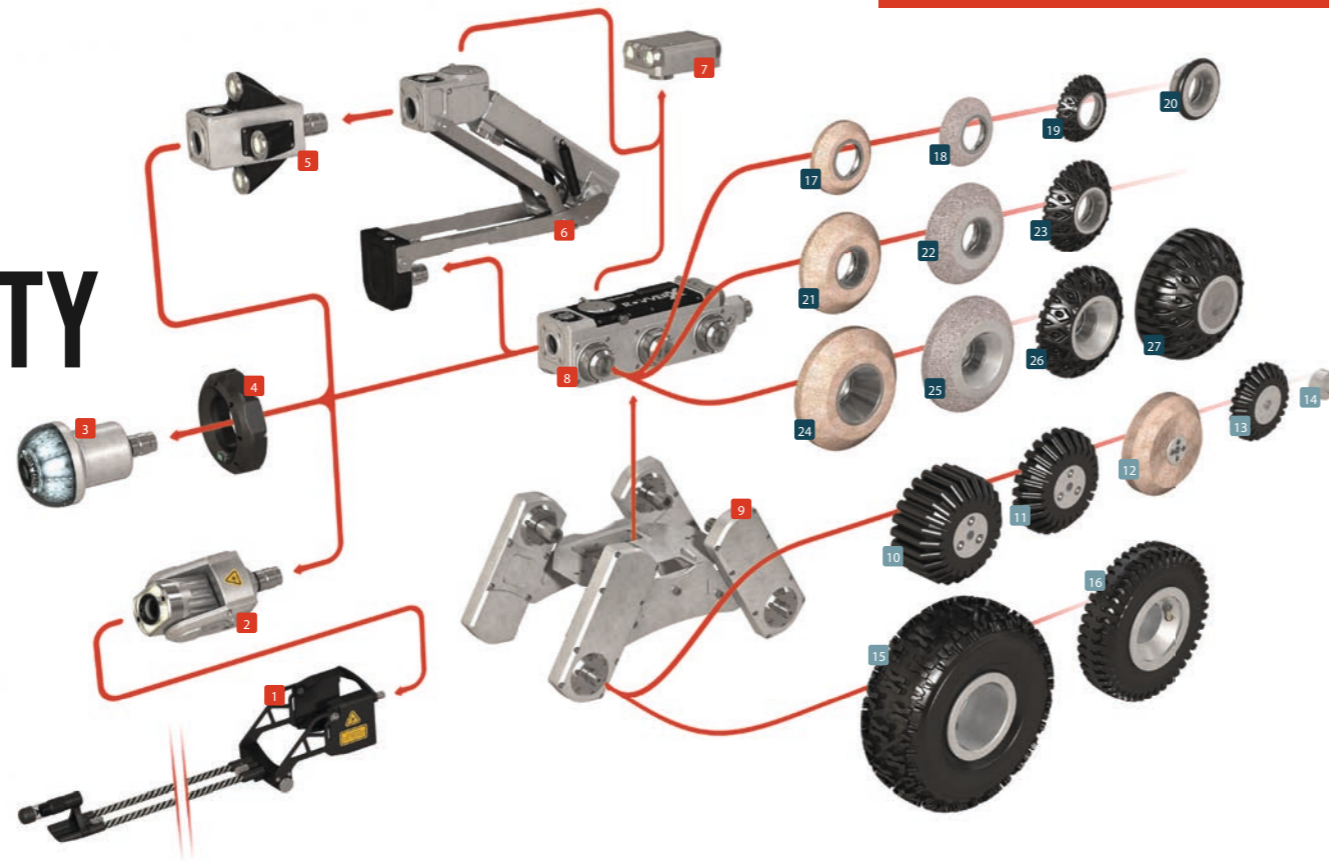

TOTAL VERSATILITY

ROVION RX130 CRAWLER CONFIGURATIONS

ROVION CONFIGURATION POSTER

LEGEND

1 ring laser profiler	10 135mm wide rubber wheel	17 84mm abrasive wheel
2 pan/tilt/zoom camera	11 135mm rubber wheel	18 84mm grit wheel
3 DigiSewer side-scan camera	12 135mm abrasive wheel	19 84mm rubber wheel
4 laser ring for DigiSewer	13 110mm rubber wheel	20 climber wheel
5 quad aux lamps	14 wheel extender	21 119mm abrasive wheel
6 remote camera lift	15 large pneumatic wheel	22 119mm grit wheel
7 twin aux lamps / rear camera	16 small pneumatic wheel	23 119mm rubber wheel
8 RX130 crawler		24 148mm abrasive wheel
9 lift carriage		25 148mm grit wheel
		26 148mm rubber wheel
		27 175mm wide rubber wheel

Features/specifications subject to change.